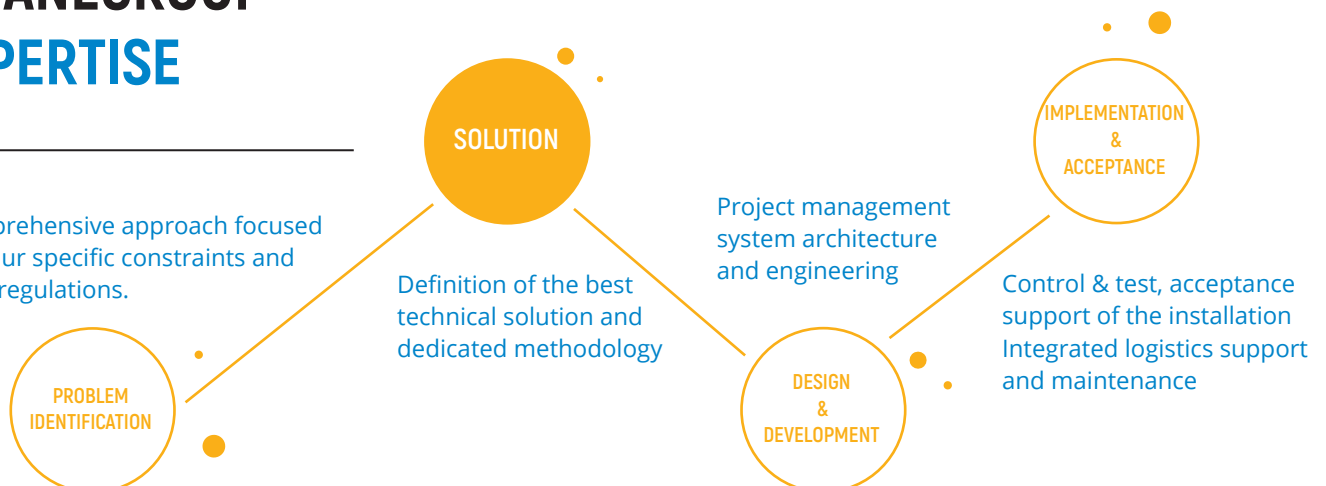

ARIANEGROUP EXPERTISE

Comprehensive approach focused on your specific constraints and local regulations.